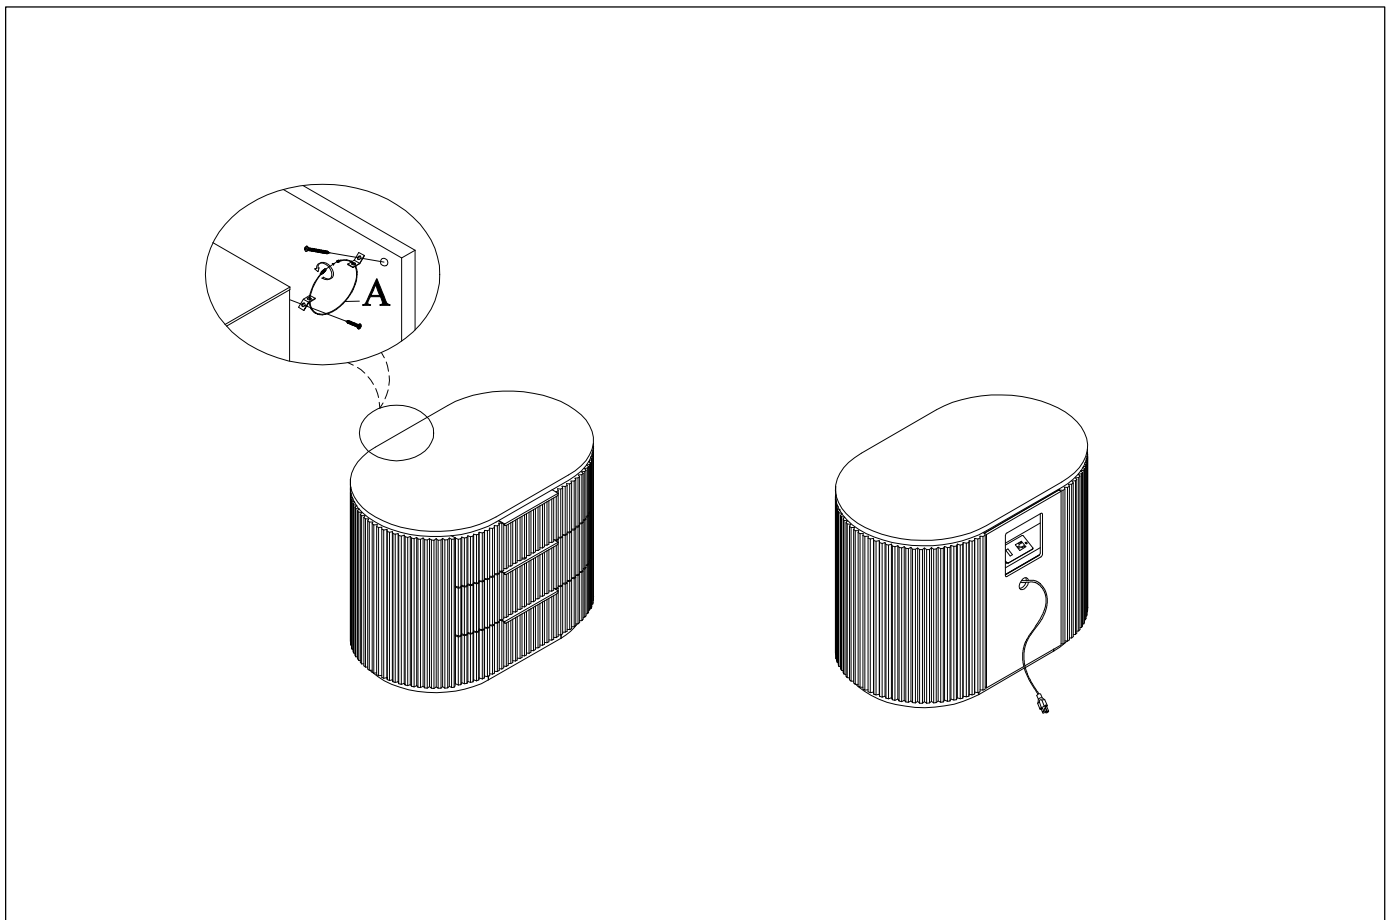

ASSEMBLY INSTRUCTIONS FOR ACME FURNITURE

MODEL#BD05433

Thank you for purchasing the quality product. Be sure to check all packing material carefully for small parts which may have come loose inside the carton during shipment. Separate, identify and count all parts and metal hardware. Compare with all parts list to be sure all parts are present. If any part(s) are missing or damaged, please contact your local furniture dealer. For efficient and speedy service, please indicate the model number and code letter of part(s) needed.

***** Do not fully tighten screws until fully assembled *****

COMPONENT PARTS			
No	PART NAME	PICTURE	Q'TY(PCS)
①	NIGHTSTAND		1

HARDWARE REQUIRED

Ⓐ

TIPPING- RESTRAINT

1 SET

How to assemble:

Attention